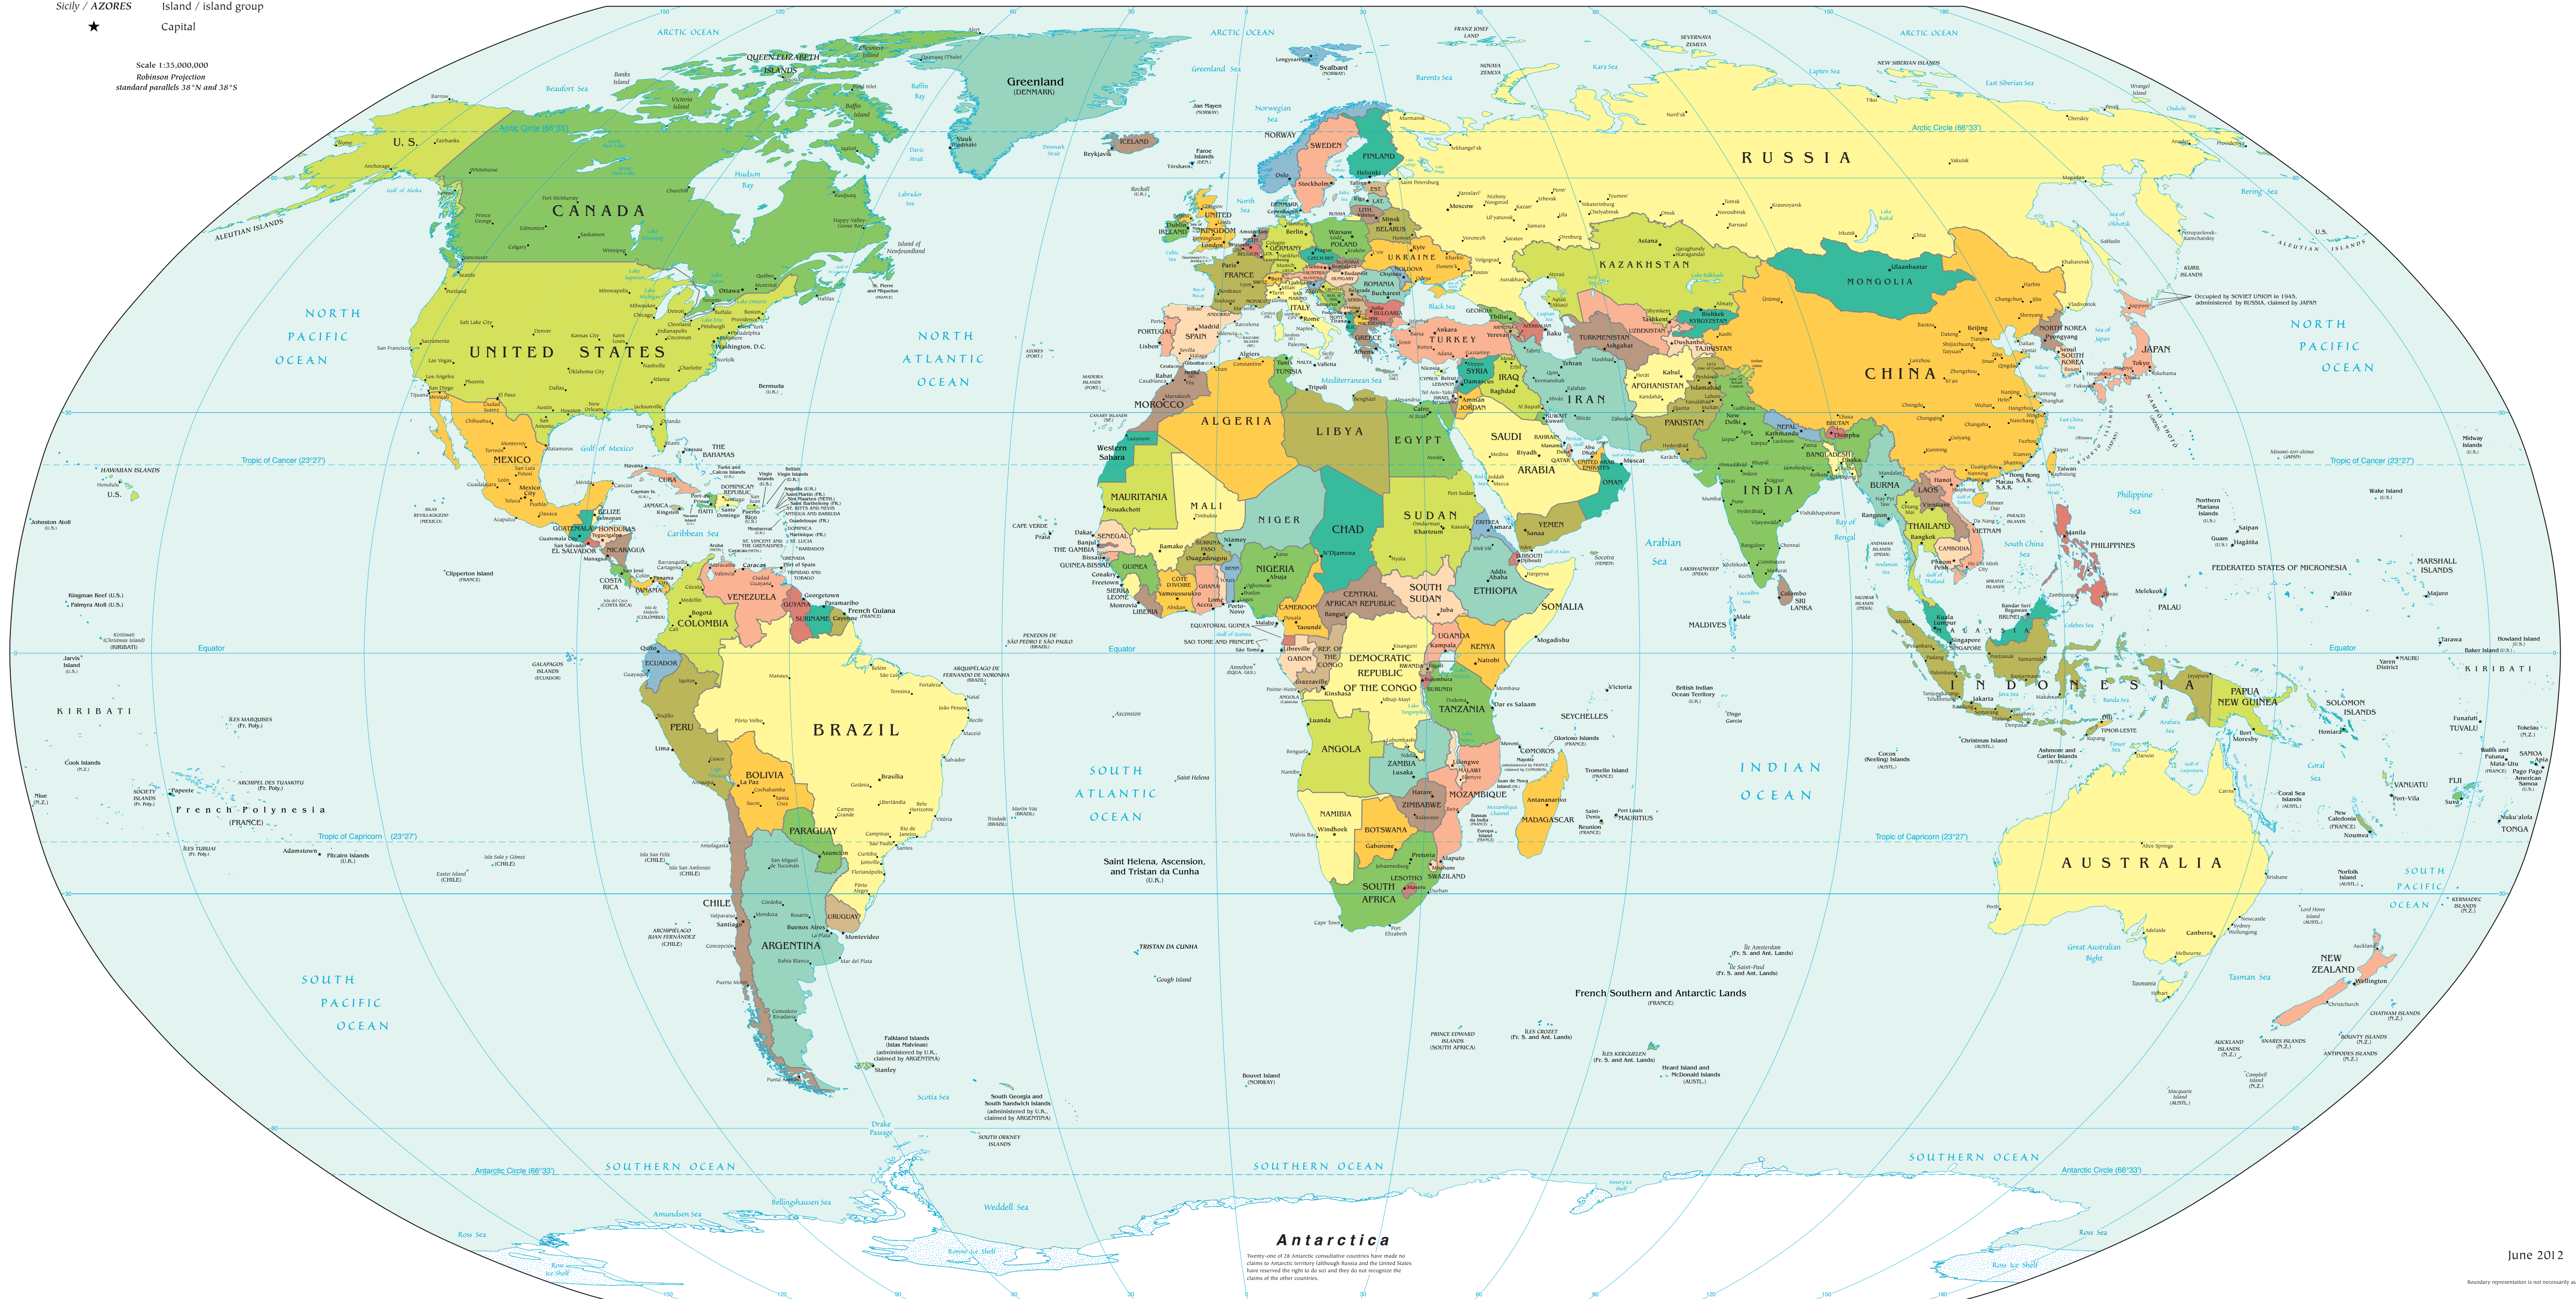

Political Map of the World, June 2012

- AUSTRALIA Independent state
- Bermuda Dependency or area of special sovereignty
- Styly / AZORES Island / island group
- ★ Capital

June 2012

800912A (5/2009) 6-12